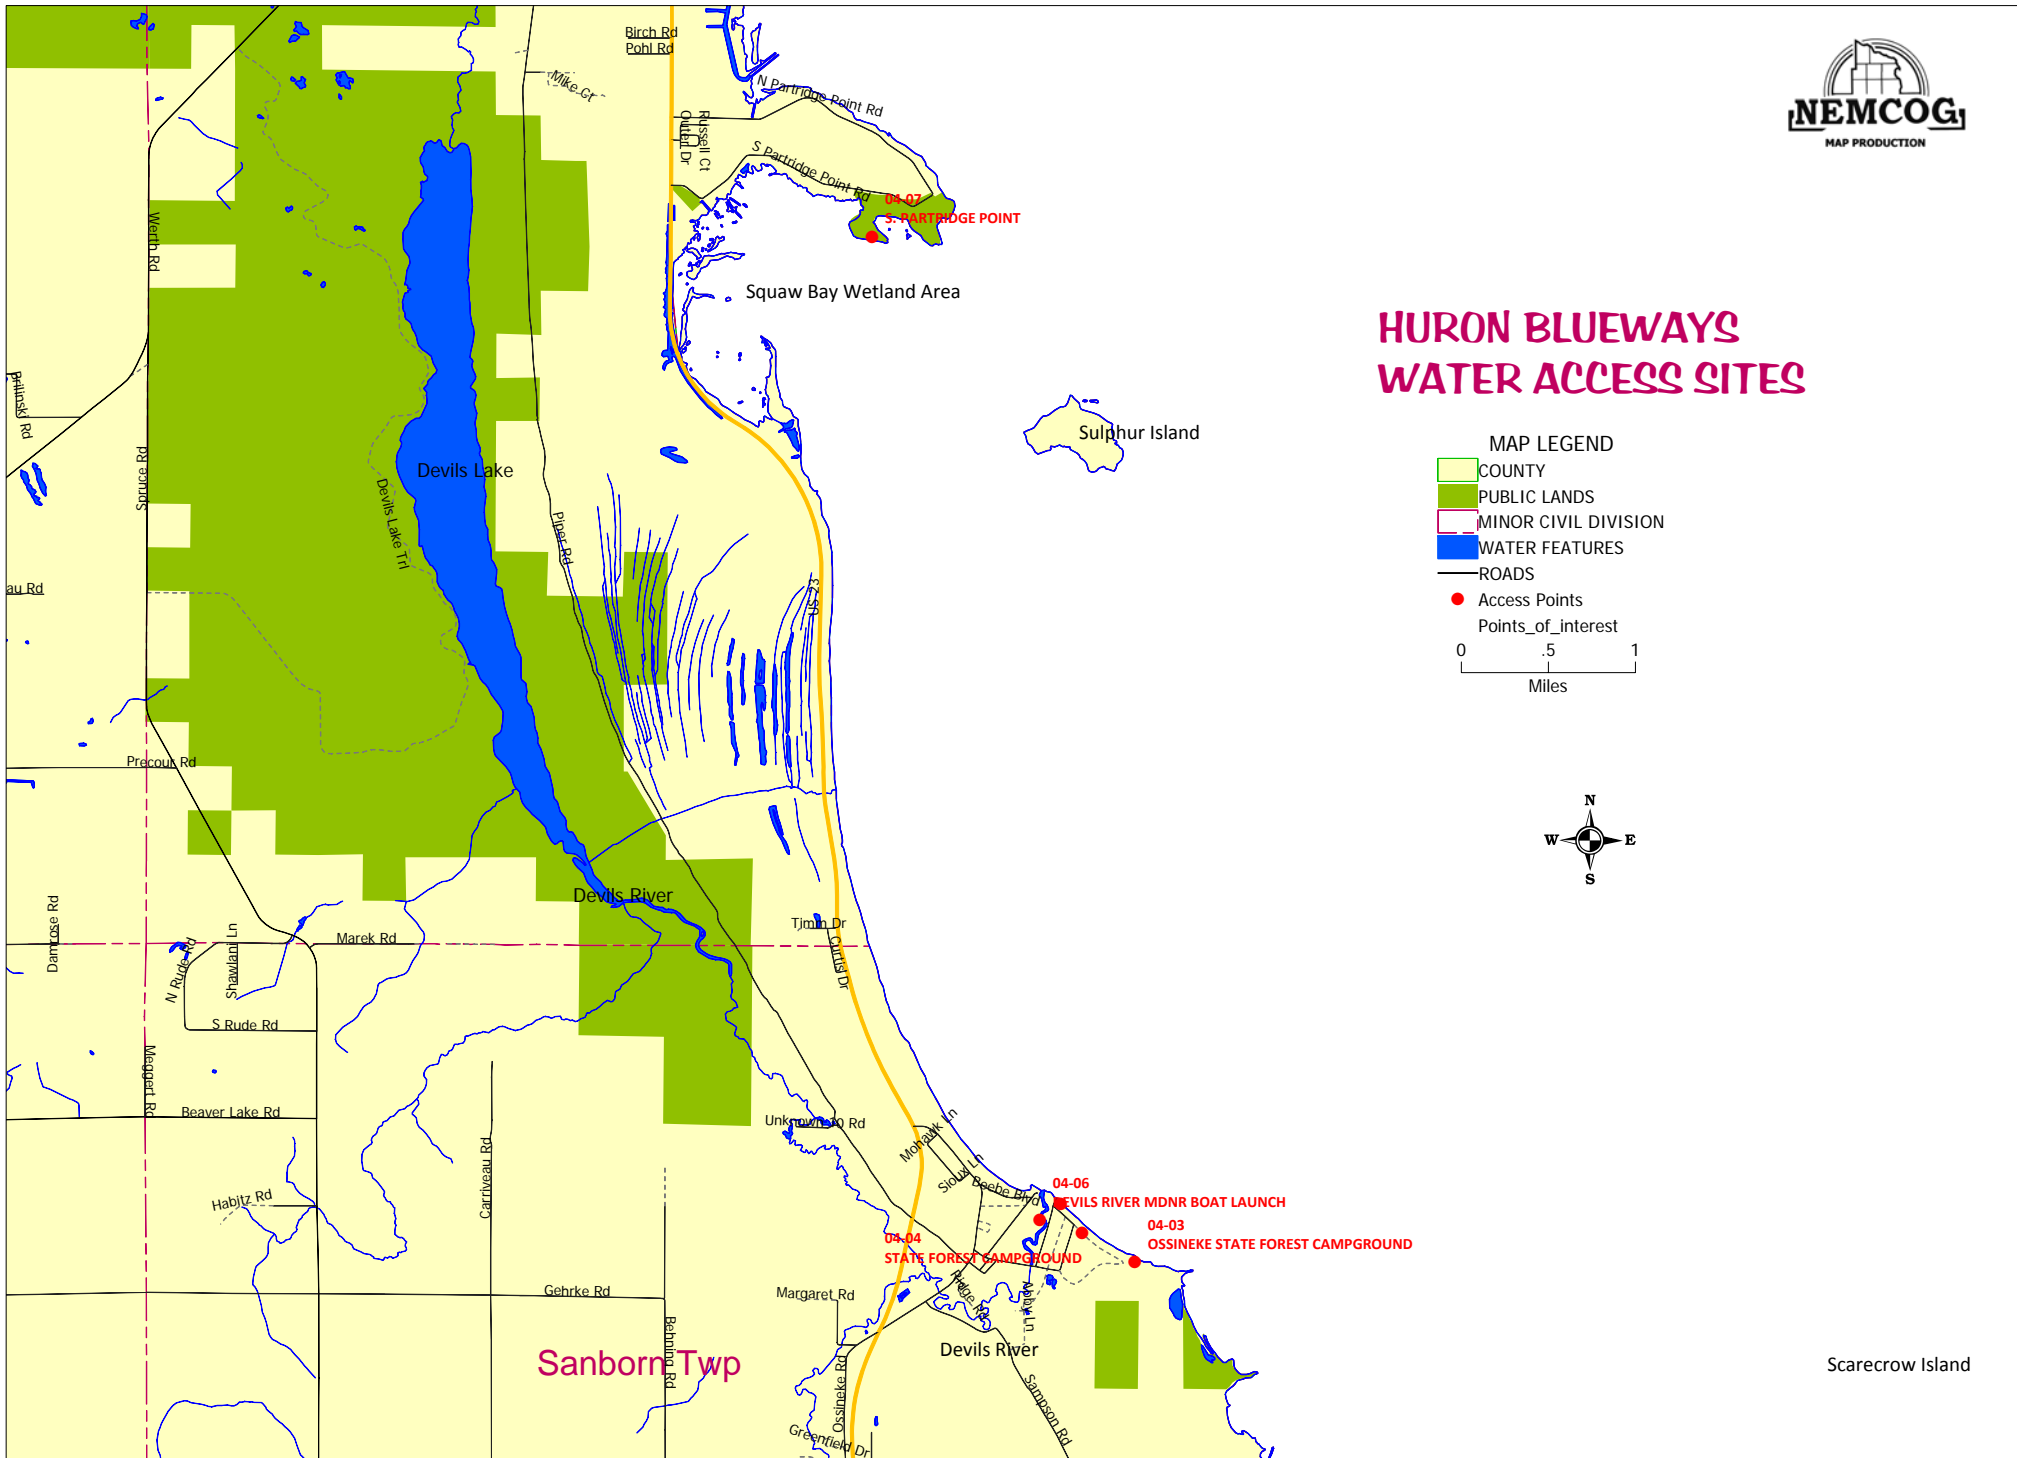

HURON BLUEWAYS WATER ACCESS SITES

Scarecrow Island